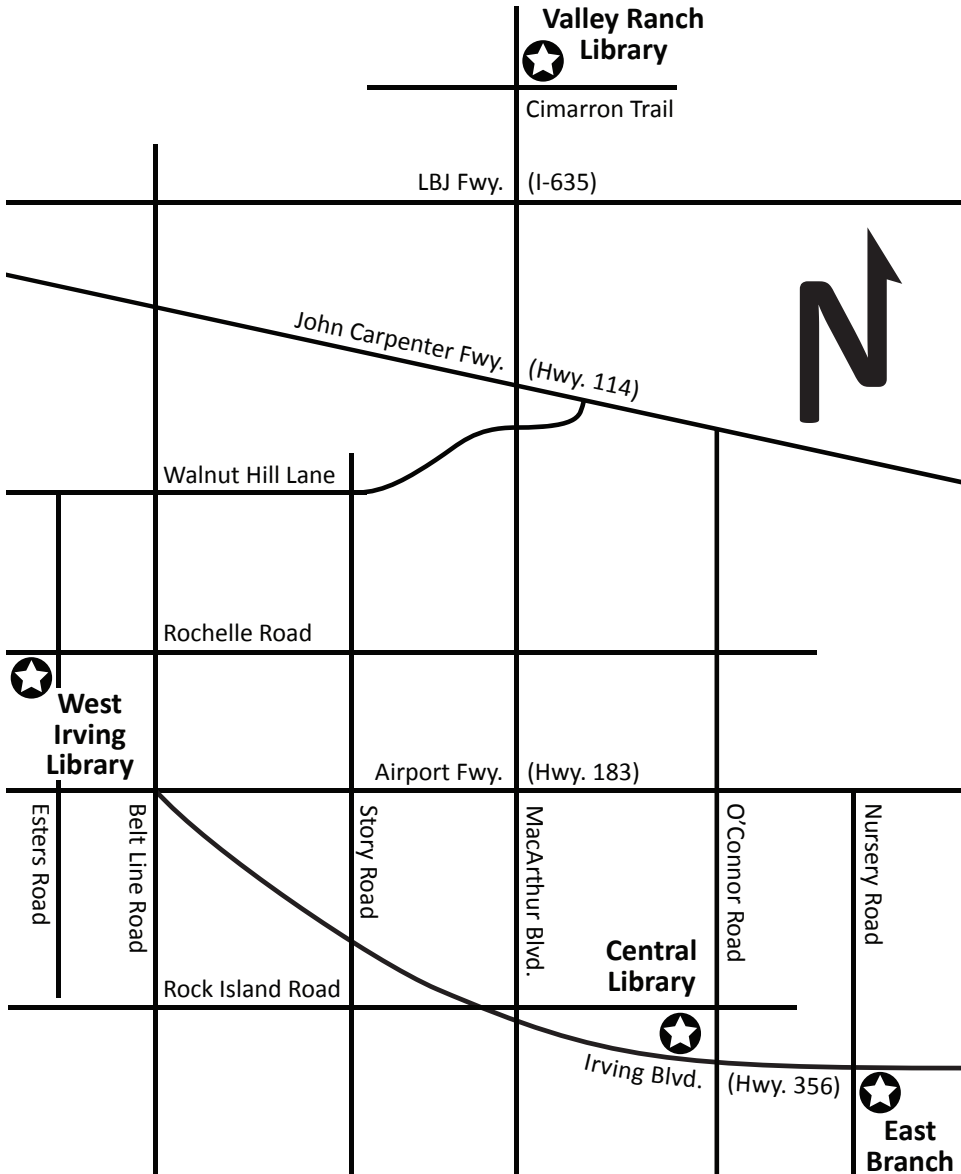

IRVING PUBLIC LIBRARY

library locations

www.cityofirving.org/library

IRVING PUBLIC LIBRARY

hours of operation

Central Library

801 W. Irving Blvd.
 Reference (972) 721-2606
 Children's Services (972) 721-2458
 Circulation (972) 721-2440
 Monday through Thursday 10 a.m. to 9 p.m.
 Friday and Saturday 10 a.m. to 6 p.m.
 Sunday 1 to 5 p.m.

East Branch

440 S. Nursery Road, Suite 103
 (972) 721-3722

Monday and Wednesday noon to 8 p.m.
 Tuesday and Thursday 10 a.m. to 6 p.m.
 Friday, Saturday, and Sunday closed

Valley Ranch Library

401 Cimarron Trail
 (972) 721-4669
 Monday and Wednesday 10 a.m. to 6 p.m.
 Tuesday and Thursday noon to 9 p.m.
 Friday and Saturday 10 a.m. to 6 p.m.
 Sunday 1 to 5 p.m.